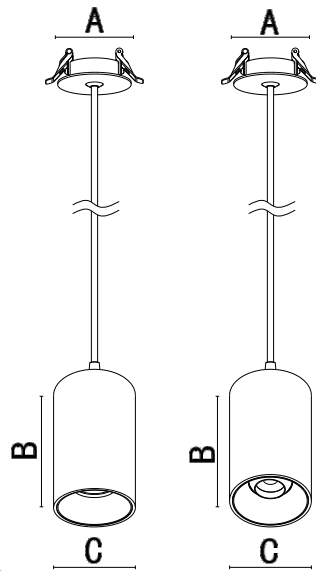

CETTIGÉ

Recessed Mounted Pendant
Series Downlight

To secure safety, a qualified electrician is required to install/remove the luminaire, in according with IEEE regulation and installation instructions.

CAUTION: Electric Shock.....

Suitable for Ceiling thickness 5-20mm.

Model	Power	Products Size	Cut out
2906LED	8W/10W/12W/15W	A ϕ 80xB115xC ϕ 89mm	ϕ 64mm
29013LED	10W/12W/15W/20W	A ϕ 80xB150xC ϕ 89mm	ϕ 64mm
2901LED	20W/25W/30W	A ϕ 80xB185xC ϕ 89mm	ϕ 64mm
29012LED	8W/10W/12W/15W	A ϕ 80xB150xC ϕ 89mm	ϕ 64mm