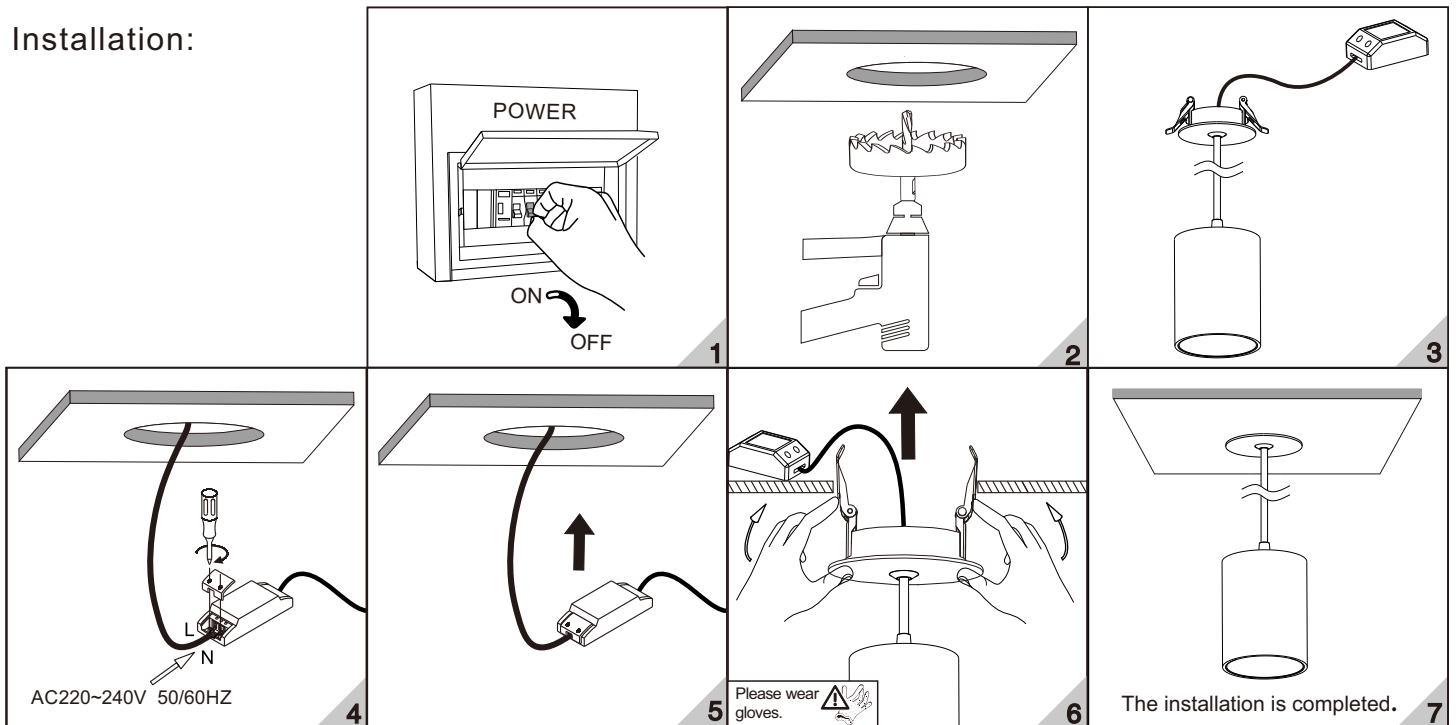

CETTIGÉ

Recessed Mounted Pendant
Series Downlight

To secure safety, a qualified electrician is required to install/remove the luminaire, in according with IEEE regulation and installation instructions.

CAUTION: Electric Shock.....

Don't stare at the operating light source.....

CAUTION: the luminaire must not be disposed of with household waste.....

Luminaire not suitable for covering with thermally insulating material.

Luminaire can't recessed mounted into flammable material.

Suitable for Ceiling thickness 5-20mm.

Model	Power	Products Size	Cut out
2906LED	8W/10W/12W/15W	A ϕ 80xB115xC ϕ 89mm	ϕ 64mm
29013LED	10W/12W/15W/20W	A ϕ 80xB150xC ϕ 89mm	ϕ 64mm
2901LED	20W/25W/30W	A ϕ 80xB185xC ϕ 89mm	ϕ 64mm
29012LED	8W/10W/12W/15W	A ϕ 80xB150xC ϕ 89mm	ϕ 64mm

Installation:

Maintenance:

Pull out the fixture down from the ceiling.